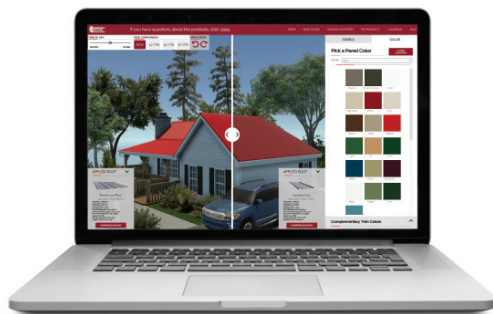

Choose CentralGuard® with Galvanized G90 for advanced rust protection.

CentralGuard is our specific combination of everything that goes into making the highest-quality metal panels. The CentralGuard name is a guarantee that you have the best protection and a lifetime paint warranty.

Our Prime G90 panels have a galvanized substrate made of rust-inhibiting zinc metal. This zinc coating protects the steel core from corrosion at any exposure point. The thicker the layer of zinc, the better the protection. Our painted Prime G90 offers the highest level of protection with 1.53 mil of rust blocking coating.

Choose CentralGuard for the perfect balance of fade protection, rust blocking, and dent resistance.

Explore our roofing visualizer.

Get started quickly with our preloaded photos, or upload your own photo. When you find the perfect combination of panel and color, you'll receive a summary of your project and have the option to connect with a local expert in your area to help you with your purchase and installation.

centralstatesco.com