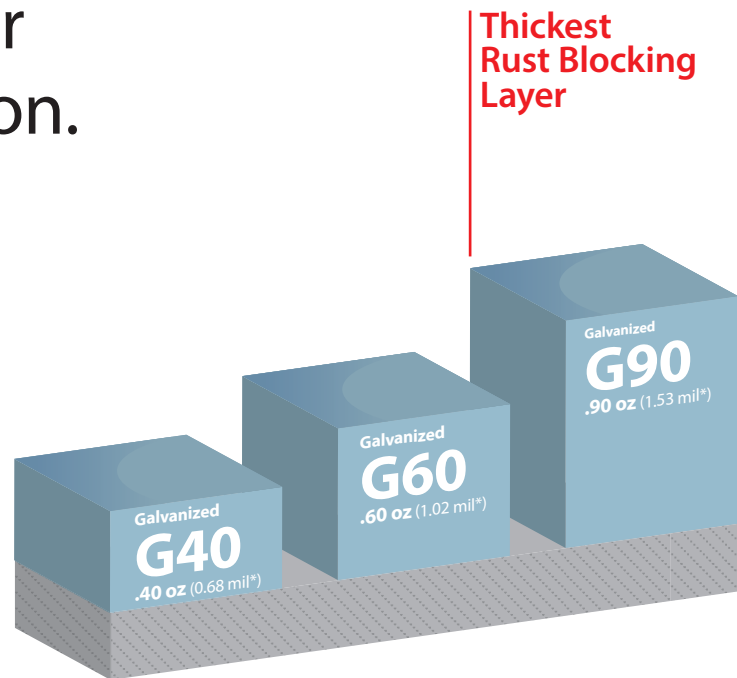

Choose CentralGuard® with Galvanized G90 for advanced rust protection.

CentralGuard is our specific combination of everything that goes into making the highest-quality metal panels. The CentralGuard name is a guarantee that you have the best protection and a lifetime paint warranty.

Our Prime G90 panels have a galvanized substrate made of rust-inhibiting zinc metal. This zinc coating protects the steel core from corrosion at any exposure point. The thicker the layer of zinc, the better the protection. Our painted Prime G90 offers the highest level of protection with 1.53 mil of rust blocking coating.

Choose CentralGuard for the perfect balance of fade protection, rust blocking, and dent resistance.

Explore our roofing visualizer.

Get started quickly with our preloaded photos, or upload your own photo. When you find the perfect combination of panel and color, you'll receive a summary of your project and have the option to connect with a local expert in your area to help you with your purchase and installation.

centralstatesco.com